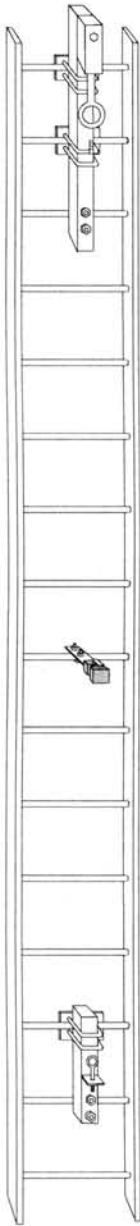

M400 Cable Safety Climb System

Components
Mounted
on Ladder

Components
Mounted
on Ladder
with Cable

Total
System

To order:
Specify length of ladder
Specify rung type-round or square & size
Specify distance between rungs
Specify galvanized cable (std) or SS.
Specify galvanized (std) or SS component parts