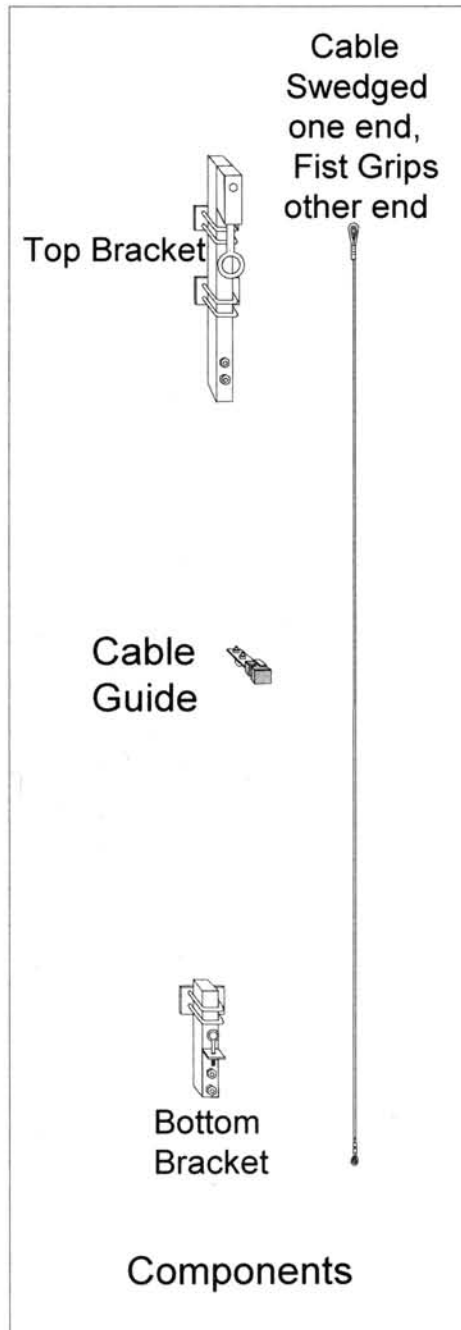

M400 Cable Safety Climb System

Components
Mounted
on Ladder

Components
Mounted
on Ladder
with Cable

Total
System

To order:
Specify length of ladder
Specify rung type-round or square & size
Specify distance between rungs
Specify galvanized cable (std) or SS.
Specify galvanized (std) or SS component parts